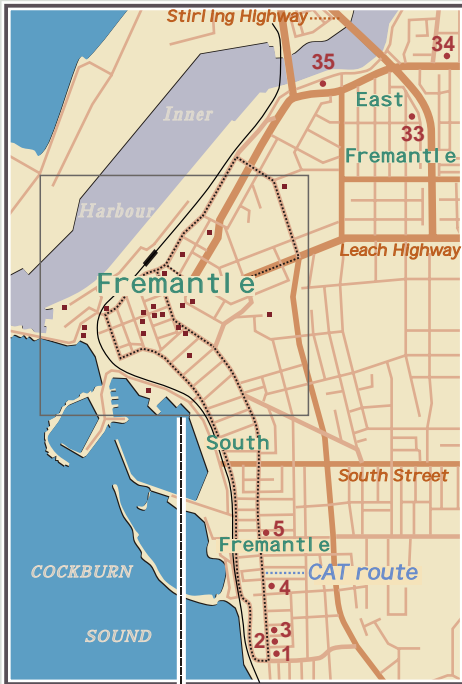

OUTER FREMANTLE