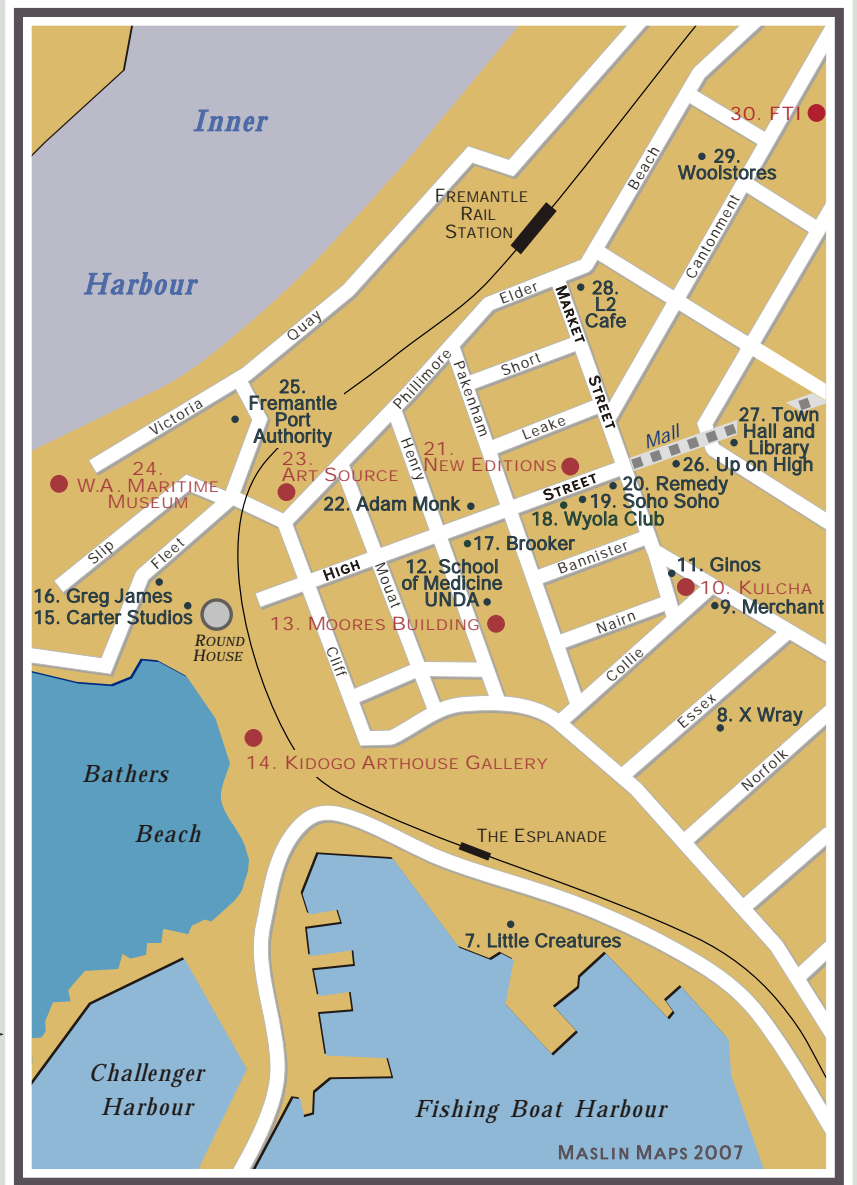

CENTRAL FREMANTLE